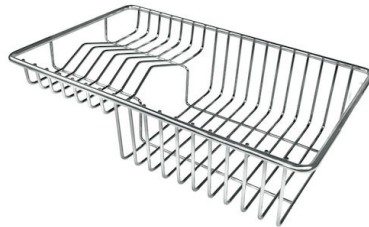

PHANTOM BASE WITHOUT WELDING The steel bottom Phantom BASE solves the problem of water draining of slab sinks, because the slope built into the moulded bottom ensures perfect draining. The radius and sloped profile of Phantom BASE guarantee great practicality and hygiene in everyday cleaning.

High thickness 1.5 mm thick steel. A significant thickness, which guarantees the maximum sturdiness and durability.

Small radius Bowls with squared shapes with a modern design and an increased capacity, for a minimal aesthetics connected with an extreme practicality.

Basket 3,5" waste fitting The drain is equipped with a large 3.5" drain, with the practical basket cap that prevents the discharge of solid parts.

TECHNICAL DATA

GALLERY

OPTIONAL ACCESSORIES

Chopping board
8644 034

Stainless Steel dishes holder
8100 154
* only in combination with the accessory
8644 034

Stainless steel perforated pan
8154 000
* only in combination with the accessory
8644 034

Twin Chopping Board
8644 102