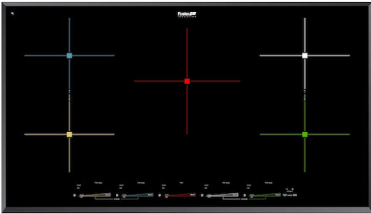

Waste disposer throat
8669 043

RECOMMENDED PAIRINGS

Faucet Capri
8467 005

Faucet Salina
8487 005

Milano Cooktop 4 burners inLine
7640 900

Milano Induction Cooktop 5 Plate
7390 945